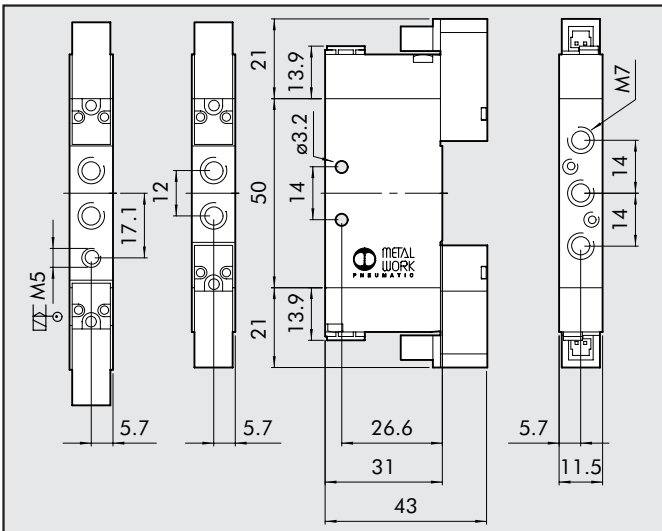

MACH 11 VALVES, SOLENOID-PNEUMATIC

MONOSTABLE 5/2

| Symbol | Abbrev. | Code | Weight [g] |
|---|---------------------|------------|------------|
|  | MSV 15 SOS OO 24VDC | 7061020132 | 60 |
|  | MSV 15 SES OO 24VDC | 7061030132 | 60 |
| | | | |
| | | | |
| | | | |
| | | | |
| | | | |
| | | | |
| | | | |

MONOSTABLE 5/3

| Symbol | Abbrev. | Code | Weight [g] |
|---|---------------------|------------|------------|
|  | MSV 16 SOS CC 24VDC | 7061020212 | 82 |
|  | MSV 16 SOS OC 24VDC | 7061020312 | 82 |
|  | MSV 16 SOS PC 24VDC | 7061020412 | 82 |
|  | MSV 16 SES CC 24VDC | 7061030212 | 82 |
|  | MSV 16 SES OC 24VDC | 7061030312 | 82 |
|  | MSV 16 SES PC 24VDC | 7061030412 | 82 |
| | | | |
| | | | |
| | | | |

BISTABLE 5/2

| Symbol | Abbrev. | Code | Weight [g] |
|---|----------------------|------------|------------|
|  | MSV 15 SOB OO 24 VDC | 7061020112 | 72 |
|  | MSV 15 SEB OO 24 VDC | 7061030112 | 88 |
| | | | |
| | | | |
| | | | |
| | | | |
| | | | |
| | | | |
| | | | |