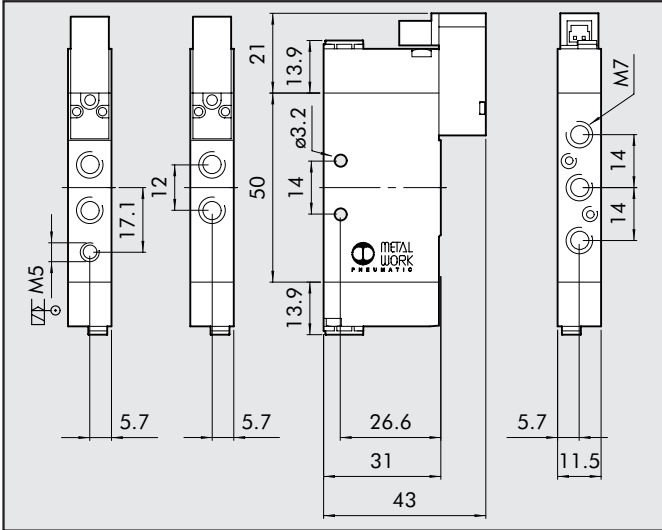

MACH 11 VALVES, SOLENOID-PNEUMATIC

MONOSTABLE 5/2

| Symbol | Abbrev. | Code | Weight [g] |
|---|---------------------|------------|------------|
|  | MSV 15 SOS OO 24VDC | 7061020132 | 60 |
|  | MSV 15 SES OO 24VDC | 7061030132 | 60 |
| | | | |
| | | | |
| | | | |
| | | | |
| | | | |
| | | | |
| | | | |

MONOSTABLE 5/3

| Symbol | Abbrev. | Code | Weight [g] |
|---|---------------------|------------|------------|
|  | MSV 16 SOS CC 24VDC | 7061020212 | 82 |
|  | MSV 16 SOS OC 24VDC | 7061020312 | 82 |
|  | MSV 16 SOS PC 24VDC | 7061020412 | 82 |
|  | MSV 16 SES CC 24VDC | 7061030212 | 82 |
|  | MSV 16 SES OC 24VDC | 7061030312 | 82 |
|  | MSV 16 SES PC 24VDC | 7061030412 | 82 |
| | | | |
| | | | |
| | | | |

BISTABLE 5/2

| Symbol | Abbrev. | Code | Weight [g] |
|---|----------------------|------------|------------|
|  | MSV 15 SOB OO 24 VDC | 7061020112 | 72 |
|  | MSV 15 SEB OO 24 VDC | 7061030112 | 88 |
| | | | |
| | | | |
| | | | |
| | | | |
| | | | |
| | | | |
| | | | |