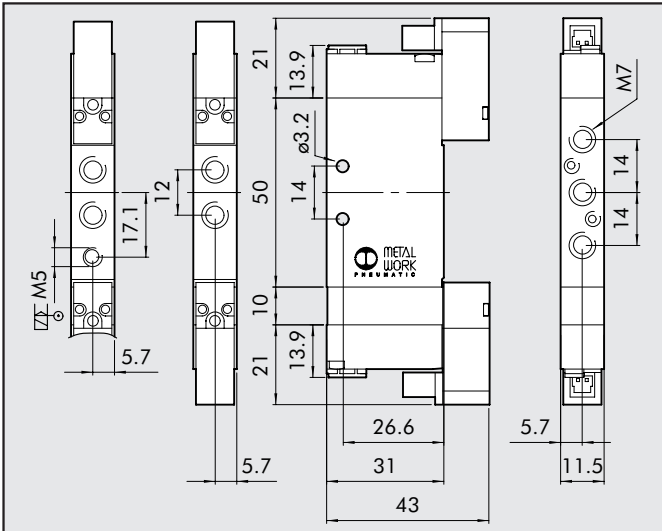

MACH 11 VALVES, SOLENOID-PNEUMATIC

MONOSTABLE 5/2

| Symbol | Abbrev. | Code | Weight [g] |
|---|---------------------|------------|------------|
|  | MSV 15 SOS OO 24VDC | 7061020132 | 60 |
|  | MSV 15 SES OO 24VDC | 7061030132 | 60 |
| | | | |
| | | | |
| | | | |
| | | | |
| | | | |
| | | | |
| | | | |

MONOSTABLE 5/3

| Symbol | Abbrev. | Code | Weight [g] |
|---|---------------------|------------|------------|
|  | MSV 16 SOS CC 24VDC | 7061020212 | 82 |
|  | MSV 16 SOS OC 24VDC | 7061020312 | 82 |
|  | MSV 16 SOS PC 24VDC | 7061020412 | 82 |
|  | MSV 16 SES CC 24VDC | 7061030212 | 82 |
|  | MSV 16 SES OC 24VDC | 7061030312 | 82 |
|  | MSV 16 SES PC 24VDC | 7061030412 | 82 |
| | | | |
| | | | |
| | | | |

BISTABLE 5/2

| Symbol | Abbrev. | Code | Weight [g] |
|---|----------------------|------------|------------|
|  | MSV 15 SOB OO 24 VDC | 7061020112 | 72 |
|  | MSV 15 SEB OO 24 VDC | 7061030112 | 88 |
| | | | |
| | | | |
| | | | |
| | | | |
| | | | |
| | | | |
| | | | |